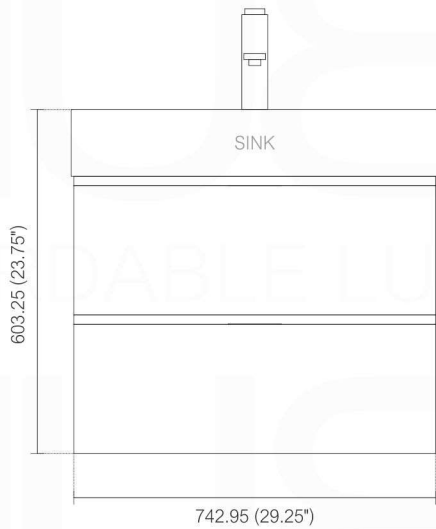

REMY BATH 30" DAMIAN DM30

Dimensions:	width	depth	height
inches	29.5"	18.5"	23.75"
mm	749	470	603

NOTE: DIMENSIONS AND TECHNICAL DETAILS ARE SUBJECT TO CHANGE WITHOUT NOTICE

FRONT ELEVATION

SIDE ELEVATION