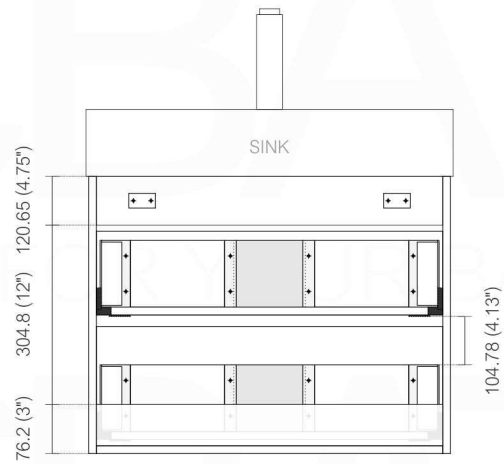

REMY BATH 30" DAMIAN DM30

Dimensions:	width	depth	height
inches	29.5"	18.5"	23.75"
mm	749	470	603

NOTE: DIMENSIONS AND TECHNICAL DETAILS ARE SUBJECT TO CHANGE WITHOUT NOTICE

FRONT ELEVATION

SIDE ELEVATION

TOP ELEVATION