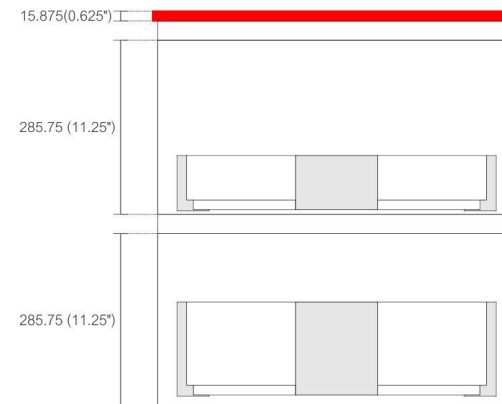

LM1024

REMY BATH

Countertop: LM24TOP / Sink: AD66CS

Dimensions:	width	depth	height
inches	23.75"	19.75"	25.625"
mm	603.25	501.25	650.875

NOTE: DIMENSIONS AND TECHNICAL DETAILS ARE SUBJECT TO CHANGE WITHOUT NOTICE

. FRONT ELEVATION

. BACK ELEVATION

. SIDE ELEVATION

. DRAWER PANELS

rights reserved. The authors retain all copyrights in any text, graphic images and photos in this book. No part of this publication may be reproduced or transmitted in any form or by any means, electronic or mechanical, including photocopying, recording, or any information storage and retrieval system, without permission in writing from the authors.