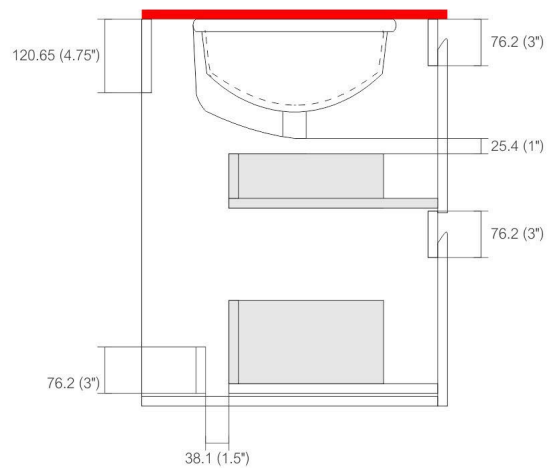

. SIDE ELEVATION