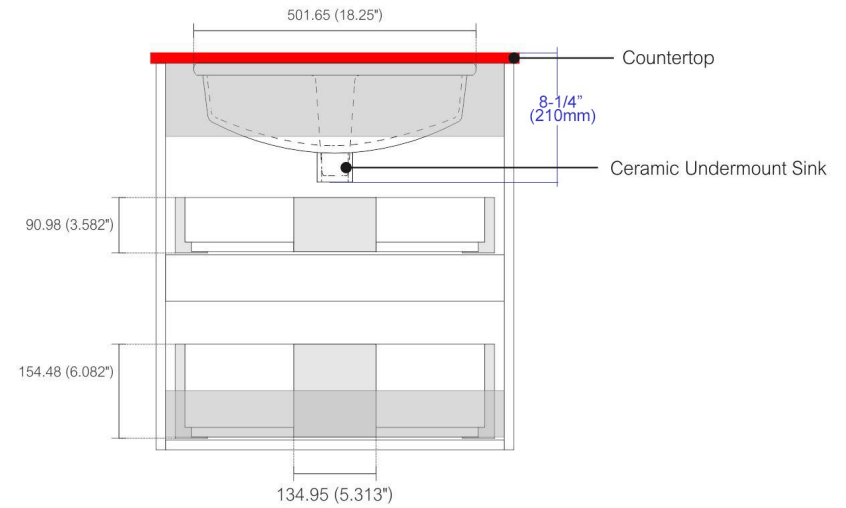

. DRAWER PANELS

. BACK ELEVATION