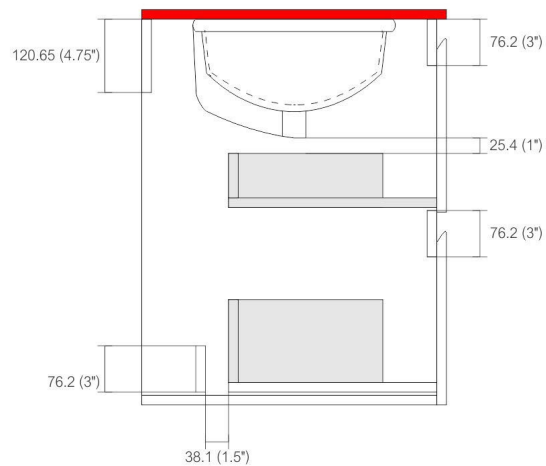

. SIDE ELEVATION