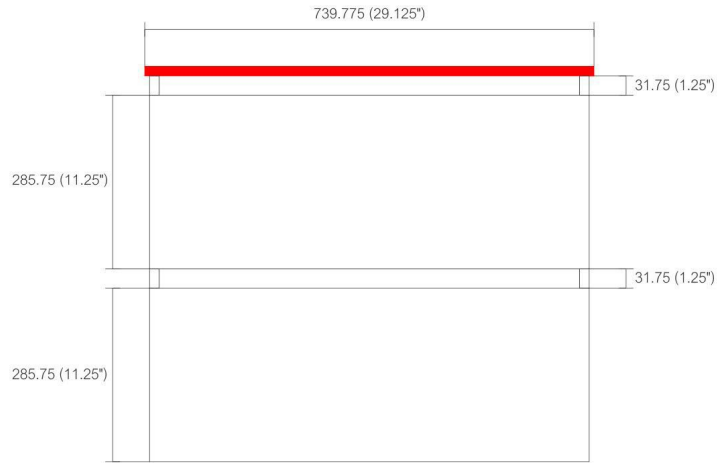

LM1030

REMY BATH

Countertop: LM30TOP / Sink: AD66CS

Dimensions:	width	depth	height
inches	29.125"	19.75"	25.625"
mm	739.775	501.25	650.875

NOTE: DIMENSIONS AND TECHNICAL DETAILS ARE SUBJECT TO CHANGE WITHOUT NOTICE

. FRONT ELEVATION