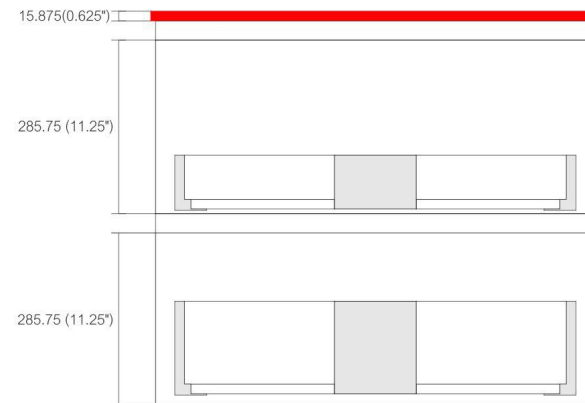

# REMY BATH

Countertop: LM30TOP / Sink: AD66CS

Dimensions:	width	depth	height
inches	29.125"	19.75"	25.625"
mm	739.775	501.25	650.875

NOTE: DIMENSIONS AND TECHNICAL DETAILS ARE SUBJECT TO CHANGE WITHOUT NOTICE

. FRONT ELEVATION

. BACK ELEVATION

. SIDE ELEVATION

. DRAWER PANELS

rights reserved. The authors retain all copyrights in any text, graphic images and photos in this book. No part of this publication may be reproduced or transmitted in any form or by any means, electronic or mechanical, including photocopying, recording, or any information storage and retrieval system, without permission in writing from the authors.