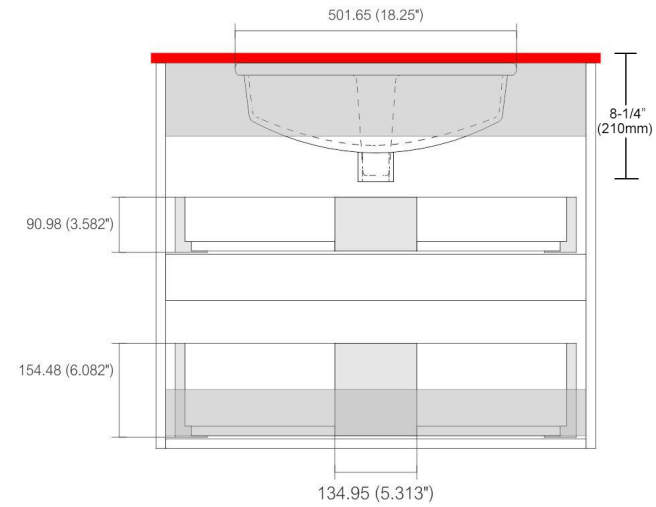

. DRAWER PANELS

. BACK ELEVATION