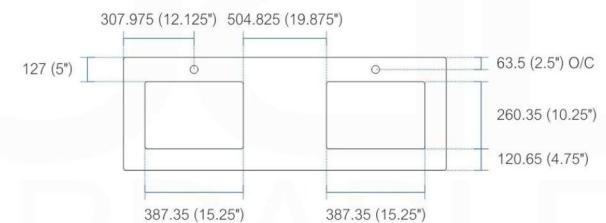

LM1060D

REMY BATH

Countertop: LM60DTOP / Sink: AD66CS

Dimensions:	width	depth	height
inches	59.125"	19.75"	25.625"
mm	1501.78	501.25	650.875

NOTE: DIMENSIONS AND TECHNICAL DETAILS ARE SUBJECT TO CHANGE WITHOUT NOTICE

. FRONT ELEVATION

. BACK ELEVATION

. FRONT ELEVATION

Panels have a cut-out to accommodate sinks

. SIDE ELEVATION

. DOORS AND DRAWERS PANELS

rights reserved. The authors retain all copyrights in any text, graphic images and photos in this book. No part of this publication may be reproduced or transmitted in any form or by any means, electronic or mechanical, including photocopying, recording, or any information storage and retrieval system, without permission in writing from the authors.