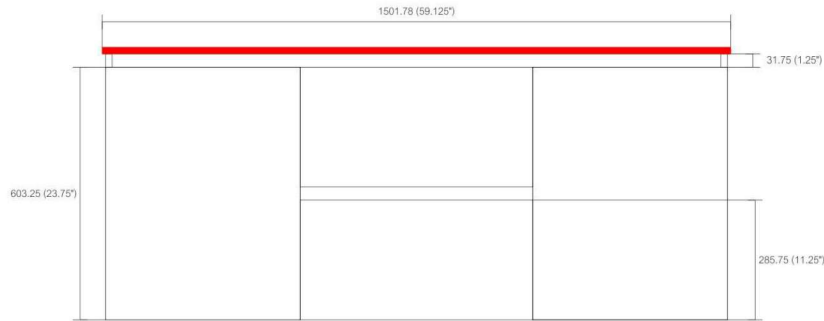

LM1060D

REMY BATH

Countertop: LM60DTOP / Sink: AD66CS

Dimensions:	width	depth	height
inches	59.125"	19.75"	25.625"
mm	1501.78	501.25	650.875

NOTE: DIMENSIONS AND TECHNICAL DETAILS ARE SUBJECT TO CHANGE WITHOUT NOTICE

. FRONT ELEVATION

. BACK ELEVATION

. FRONT ELEVATION

Panels have a cut-out to accommodate sinks

. SIDE ELEVATION

. DOORS AND DRAWERS PANELS

rights reserved. The authors retain all copyrights in any text, graphic images and photos in this book. No part of this publication may be reproduced or transmitted in any form or by any means, electronic or mechanical, including photocopying, recording, or any information storage and retrieval system, without permission in writing from the authors.