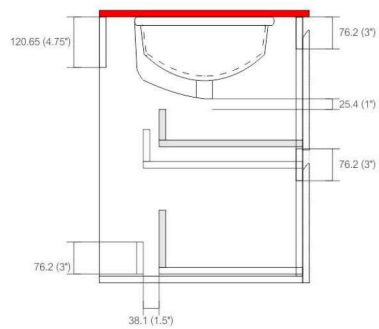

LM1060D

REMY BATH

Countertop: LM60DTOP / Sink: AD66CS

Dimensions:	width	depth	height
inches	59.125"	19.75"	25.625"
mm	1501.78	501.25	650.875

NOTE: DIMENSIONS AND TECHNICAL DETAILS ARE SUBJECT TO CHANGE WITHOUT NOTICE

. FRONT ELEVATION

. BACK ELEVATION

. FRONT ELEVATION

Panels have a cut-out to accommodate sinks

. SIDE ELEVATION

. DOORS AND DRAWERS PANELS

rights reserved. The authors retain all copyrights in any text, graphic images and photos in this book. No part of this publication may be reproduced or transmitted in any form or by any means, electronic or mechanical, including photocopying, recording, or any information storage and retrieval system, without permission in writing from the authors.