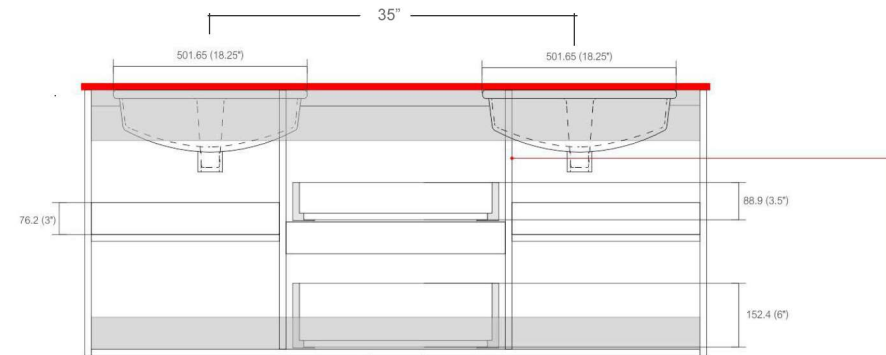

LM1060D

REMY BATH

Countertop: LM60DTOP / Sink: AD66CS

Dimensions:	width	depth	height
inches	59.125"	19.75"	25.625"
mm	1501.78	501.25	650.875

NOTE: DIMENSIONS AND TECHNICAL DETAILS ARE SUBJECT TO CHANGE WITHOUT NOTICE

. FRONT ELEVATION

. BACK ELEVATION

. FRONT ELEVATION

Panels have a cut-out to accommodate sinks

. SIDE ELEVATION

. DOORS AND DRAWERS PANELS

rights reserved. The authors retain all copyrights in any text, graphic images and photos in this book. No part of this publication may be reproduced or transmitted in any form or by any means, electronic or mechanical, including photocopying, recording, or any information storage and retrieval system, without permission in writing from the authors.