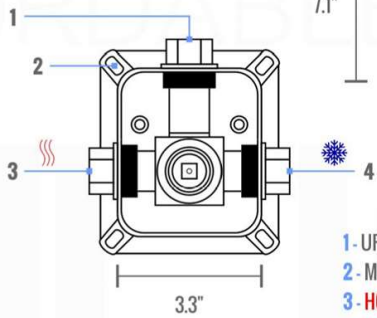

PIAZZA 1 WAY VALVE (ASV141)

FRONT VIEW

PROTECTION COVER

- 1 - UPPER END OUTLET PIPE INTERFACE
- 2 - MOUNTING FIXED HOLE
- 3 - HOT WATER PIPE INTERFACE
- 4 - COLD WATER PIPE INTERFACE

LEFT VIEW

THIS LINE ON:
SAME SURFACE AS RAW WALL WHEN SET IN.

RIGHT VIEW

PIAZZA TUB FILLER (ASTF147)