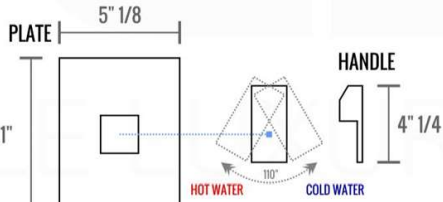

PIAZZA 1 WAY VALVE (ASV141)

FRONT VIEW

PROTECTION COVER

- 1 - UPPER END OUTLET PIPE INTERFACE
- 2 - MOUNTING FIXED HOLE
- 3 - HOT WATER PIPE INTERFACE
- 4 - COLD WATER PIPE INTERFACE

LEFT VIEW

THIS LINE ON:
SAME SURFACE AS RAW WALL WHEN SET IN.