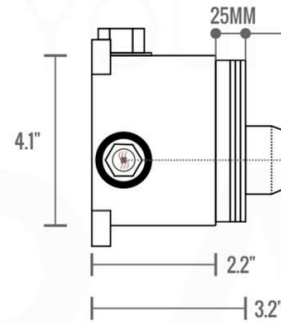

PIAZZA 1 WAY VALVE (ASV141)

FRONT VIEW

PROTECTION COVER

- 1 - UPPER END OUTLET PIPE INTERFACE
- 2 - MOUNTING FIXED HOLE
- 3 - HOT WATER PIPE INTERFACE
- 4 - COLD WATER PIPE INTERFACE

LEFT VIEW

THIS LINE ON:
SAME SURFACE AS RAW WALL WHEN SET IN.

RIGHT VIEW

PIAZZA TUB FILLER (ASTF147)