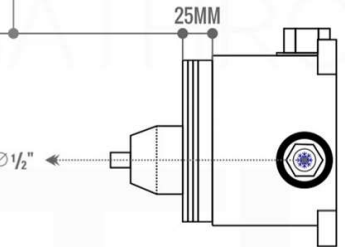

PIAZZA 1 WAY VALVE (ASV141)

FRONT VIEW

PROTECTION COVER

- 1 - UPPER END OUTLET PIPE INTERFACE
- 2 - MOUNTING FIXED HOLE
- 3 - HOT WATER PIPE INTERFACE
- 4 - COLD WATER PIPE INTERFACE

LEFT VIEW

THIS LINE ON:
SAME SURFACE AS RAW WALL WHEN SET IN.

RIGHT VIEW

PIAZZA TUB FILLER (ASTF147)