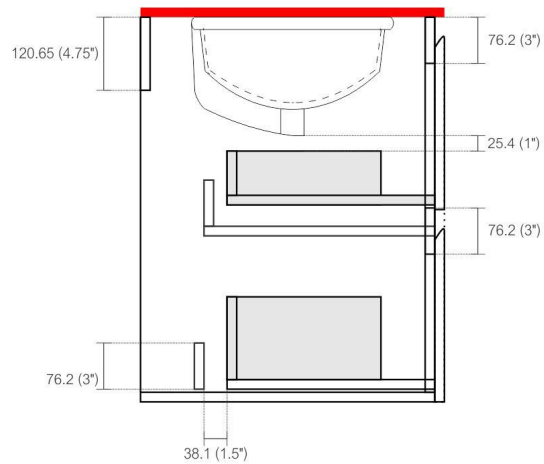

LM1048

Countertop: LM48STOP / Sink: AD66CS

REMY BATH

Dimensions:	width	depth	height
inches	47.25"	19.75"	25.625"
mm	1200.15	501.25	650.875

NOTE: DIMENSIONS AND TECHNICAL DETAILS ARE SUBJECT TO CHANGE WITHOUT NOTICE

. FRONT ELEVATION

. BACK ELEVATION

. SIDE ELEVATION

. DOORS AND DRAWERS PANELS

rights reserved. The authors retain all copyrights in any text, graphic images and photos in this book. No part of this publication may be reproduced or transmitted in any form or by any means, electronic or mechanical, including photocopying, recording, or any information storage and retrieval system, without permission in writing from the authors.