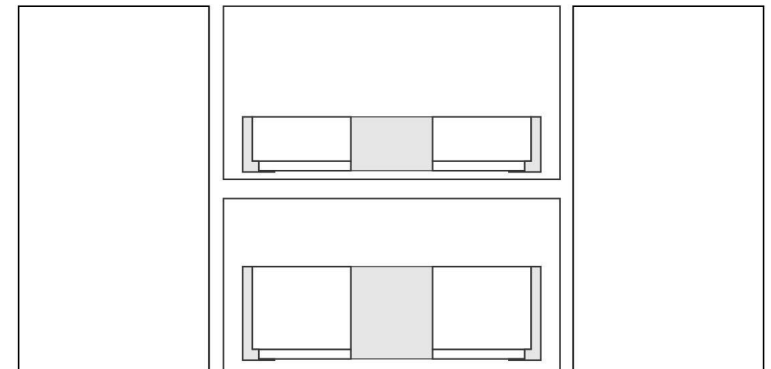

LM1048

Countertop: LM48STOP / Sink: AD66CS

REMY BATH

Dimensions:	width	depth	height
inches	47.25"	19.75"	25.625"
mm	1200.15	501.25	650.875

NOTE: DIMENSIONS AND TECHNICAL DETAILS ARE SUBJECT TO CHANGE WITHOUT NOTICE

. FRONT ELEVATION

. BACK ELEVATION

. SIDE ELEVATION

. DOORS AND DRAWERS PANELS

rights reserved. The authors retain all copyrights in any text, graphic images and photos in this book. No part of this publication may be reproduced or transmitted in any form or by any means, electronic or mechanical, including photocopying, recording, or any information storage and retrieval system, without permission in writing from the authors.