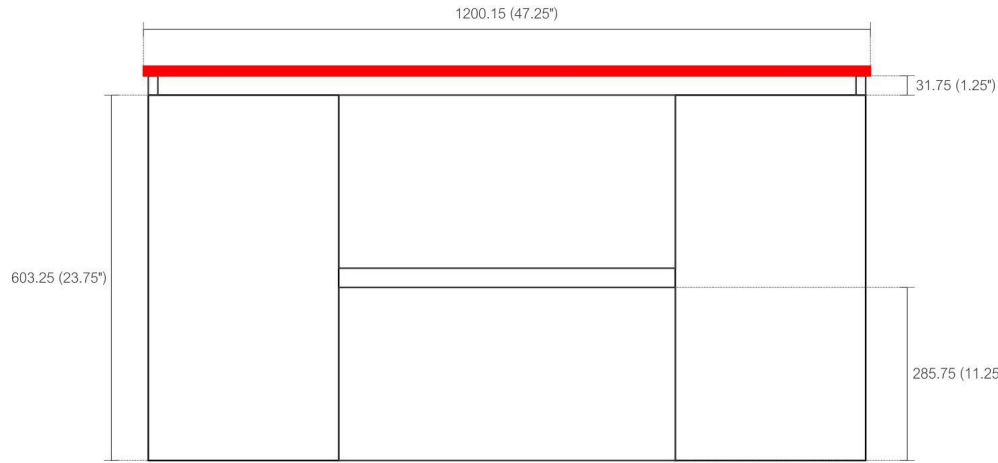

LM1048

Countertop: LM48STOP / Sink: AD66CS

REMY BATH

Dimensions:	width	depth	height
inches	47.25"	19.75"	25.625"
mm	1200.15	501.25	650.875

NOTE: DIMENSIONS AND TECHNICAL DETAILS ARE SUBJECT TO CHANGE WITHOUT NOTICE

. FRONT ELEVATION