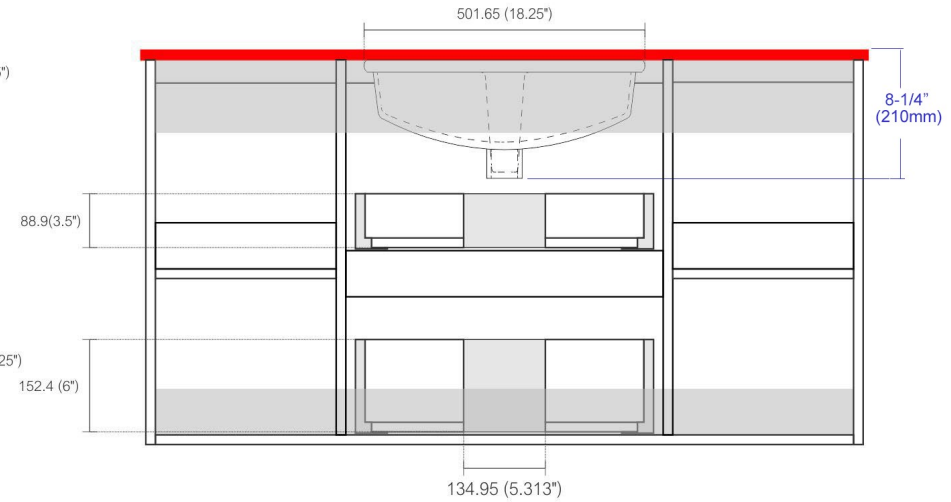

LM1048

Countertop: LM48STOP / Sink: AD66CS

REMY BATH

Dimensions:	width	depth	height
inches	47.25"	19.75"	25.625"
mm	1200.15	501.25	650.875

NOTE: DIMENSIONS AND TECHNICAL DETAILS ARE SUBJECT TO CHANGE WITHOUT NOTICE

. FRONT ELEVATION

. BACK ELEVATION

. SIDE ELEVATION

. DOORS AND DRAWERS PANELS

rights reserved. The authors retain all copyrights in any text, graphic images and photos in this book. No part of this publication may be reproduced or transmitted in any form or by any means, electronic or mechanical, including photocopying, recording, or any information storage and retrieval system, without permission in writing from the authors.